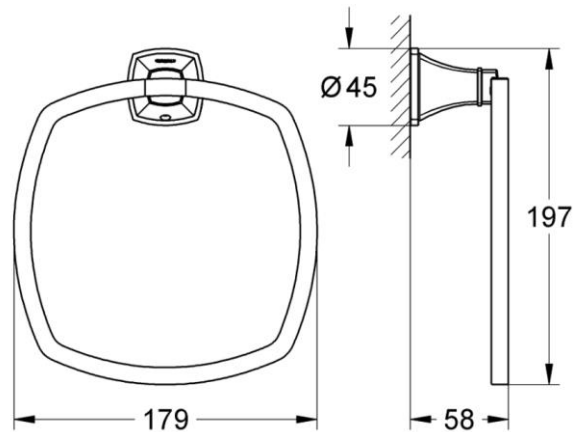

PROJECT		REF		REV	ITEM CODE	
LOCATION		DATE			PAGE	

SANITARY WARE SPECIFICATION SHEET

Item Descriptions	GROHE (Germany) "Grandera" Chrome plated wall-mounted towel ring	<p>Illustration/ Drawing</p>  
Dimensions	L179 x W58 x H197 mm	
Model	40630000	
Finish / Material	Chrome Plated / Metal	
Country of origin	Germany	
Manufacturer	GROHE Limited	
Supplier	Acme Sanitary Ware Co. Ltd Mr. Eric Wong/ Mr. Don Yuen	
Contact Tel/Fax E-mail Website	(852) 2388-7171 / (852) 2710-8012 acme@acmesanitary.com.hk www.acmesanitary.com.hk	

**"Grandera"
Towel ring**

- Ø 205 mm
- material: metal
- concealed fastening
- **GROHE StarLight** chrome finish

- Colour options:**
- 000 | StarLight Chrome
 - DC0 | SuperSteel
 - DA0 | Warm Sunset
 - A00 | Hard Graphite
 - AL0 | Brushed Hard Graphite
 - IG0 | Chrome/Gold
 - GL0 | Cool Sunrise
 - GN0 | Brushed Cool Sunrise
 - DL0 | Brushed Warm Sunset
 - BE0 | Polished Nickel
 - EN0 | Brushed Nickel